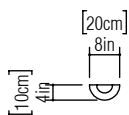

1:50

Finish Options:

01 Pine	24 Marsala
02 Coffee	25 Iridescent White
04 Tobacco	26 Light Pink
06 Imbuia	27 Gold
07 White	28 Silver
09 Louro Freijo	29 Teal
12 Teak	30 Olive Green
13 Bluish Green	31 Ferrari Red
14 Yellow	32 Copper
15 Cappuccino	33 Bronze
18 American Walnut	34 Birch
22 Black