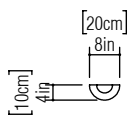

1:50

Finish Options:

	01 Pine		24 Marsala
	02 Coffee		25 Iridescent White
	04 Tobacco		26 Light Pink
	06 Imbuia		27 Gold
	07 White		28 Silver
	09 Louro Freijo		29 Teal
	12 Teak		30 Olive Green
	13 Bluish Green		31 Ferrari Red
	14 Yellow		32 Copper
	15 Cappuccino		33 Bronze
	18 American Walnut		34 Birch
	22 Black