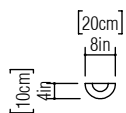

1:50

Finish Options:

	01 Pine		24 Marsala
	02 Coffee		25 Iridescent White
	04 Tobacco		26 Light Pink
	06 Imbuia		27 Gold
	07 White		28 Silver
	09 Louro Freijo		29 Teal
	12 Teak		30 Olive Green
	13 Bluish Green		31 Ferrari Red
	14 Yellow		32 Copper
	15 Cappuccino		33 Bronze
	18 American Walnut		34 Birch
	22 Black