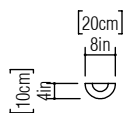

Finish Options:

	01 Pine		24 Marsala
	02 Coffee		25 Iridescent White
	04 Tobacco		26 Light Pink
	06 Imbuia		27 Gold
	07 White		28 Silver
	09 Louro Freijo		29 Teal
	12 Teak		30 Olive Green
	13 Bluish Green		31 Ferrari Red
	14 Yellow		32 Copper
	15 Cappuccino		33 Bronze
	18 American Walnut		34 Birch
	22 Black