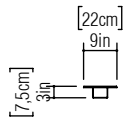

1:50

Finish Options:

01 Pine	24 Marsala
02 Coffee	25 Iridescent White
04 Tobacco	26 Light Pink
06 Imbuia	27 Gold
07 White	28 Silver
09 Louro Freijo	29 Teal
12 Teak	30 Olive Green
13 Bluish Green	31 Ferrari Red
14 Yellow	32 Copper
15 Cappuccino	33 Bronze
18 American Walnut	34 Birch
22 Black