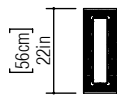

Reference: 4022.
Line: Star
Application: Wall Sconce
Description: Star Linear Wall Sconce 22x56x7,5

Material: Natural Wood Veneer, MDF and Acrylic
Weight (unpacked): 0,75kg/1,65lb

Light Source Type: E-26
2x 25W (max. each)
Fluorescent or LED
Bulbs not included

Color Temperature: Lamp dependent
CRI: Lamp dependent
Luminous Flux: Lamp dependent

Isolation: Class II
Input Voltage (VAC): 110 ~ 277V
Input Frequency (Hz): 60 Hz

Suspension Cable Length: Not applicable
Certificates: