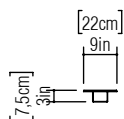

1:50

Finish Options:

01 Pine	24 Marsala
02 Coffee	25 Iridescent White
04 Tobacco	26 Light Pink
06 Imbuia	27 Gold
07 White	28 Silver
09 Louro Freijo	29 Teal
12 Teak	30 Olive Green
13 Bluish Green	31 Ferrari Red
14 Yellow	32 Copper
15 Cappuccino	33 Bronze
18 American Walnut	34 Birch
22 Black