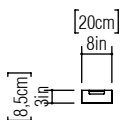

1:50

Finish Options:

01 Pine	24 Marsala
02 Coffee	25 Iridescent White
04 Tobacco	26 Light Pink
06 Imbuia	27 Gold
07 White	28 Silver
09 Louro Freijo	29 Teal
12 Teak	30 Olive Green
13 Bluish Green	31 Ferrari Red
14 Yellow	32 Copper
15 Cappuccino	33 Bronze
18 American Walnut	34 Birch
22 Black