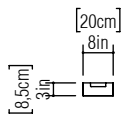

1:50

Finish Options:

01 Pine	24 Marsala
02 Coffee	25 Iridescent White
04 Tobacco	26 Light Pink
06 Imbuia	27 Gold
07 White	28 Silver
09 Louro Freijo	29 Teal
12 Teak	30 Olive Green
13 Bluish Green	31 Ferrari Red
14 Yellow	32 Copper
15 Cappuccino	33 Bronze
18 American Walnut	34 Birch
22 Black