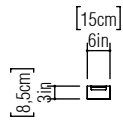

1:50

Finish Options:

01 Pine	24 Marsala
02 Coffee	25 Iridescent White
04 Tobacco	26 Light Pink
06 Imbuia	27 Gold
07 White	28 Silver
09 Louro Freijo	29 Teal
12 Teak	30 Olive Green
13 Bluish Green	31 Ferrari Red
14 Yellow	32 Copper
15 Cappuccino	33 Bronze
18 American Walnut	34 Birch
22 Black