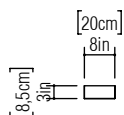

1:50

Finish Options:

	01 Pine		24 Marsala
	02 Coffee		25 Iridescent White
	04 Tobacco		26 Light Pink
	06 Imbuia		27 Gold
	07 White		28 Silver
	09 Louro Freijo		29 Teal
	12 Teak		30 Olive Green
	13 Bluish Green		31 Ferrari Red
	14 Yellow		32 Copper
	15 Cappuccino		33 Bronze
	18 American Walnut		34 Birch
	22 Black