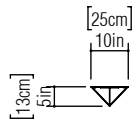

1:50

Finish Options:

01 Pine	24 Marsala
02 Coffee	25 Iridescent White
04 Tobacco	26 Light Pink
06 Imbuia	27 Gold
07 White	28 Silver
09 Louro Freijo	29 Teal
12 Teak	30 Olive Green
13 Bluish Green	31 Ferrari Red
14 Yellow	32 Copper
15 Cappuccino	33 Bronze
18 American Walnut	34 Birch
22 Black