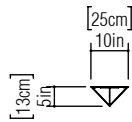

1:50

Finish Options:

01 Pine	24 Marsala
02 Coffee	25 Iridescent White
04 Tobacco	26 Light Pink
06 Imbuia	27 Gold
07 White	28 Silver
09 Louro Freijo	29 Teal
12 Teak	30 Olive Green
13 Bluish Green	31 Ferrari Red
14 Yellow	32 Copper
15 Cappuccino	33 Bronze
18 American Walnut	34 Birch
22 Black