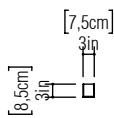

1:50

Finish Options:

01 Pine	24 Marsala
02 Coffee	25 Iridescent White
04 Tobacco	26 Light Pink
06 Imbuia	27 Gold
07 White	28 Silver
09 Louro Freijo	29 Teal
12 Teak	30 Olive Green
13 Bluish Green	31 Ferrari Red
14 Yellow	32 Copper
15 Cappuccino	33 Bronze
18 American Walnut	34 Birch
22 Black