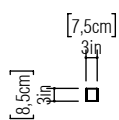

1:50

Finish Options:

	01 Pine		24 Marsala
	02 Coffee		25 Iridescent White
	04 Tobacco		26 Light Pink
	06 Imbuia		27 Gold
	07 White		28 Silver
	09 Louro Freijo		29 Teal
	12 Teak		30 Olive Green
	13 Bluish Green		31 Ferrari Red
	14 Yellow		32 Copper
	15 Cappuccino		33 Bronze
	18 American Walnut		34 Birch
	22 Black