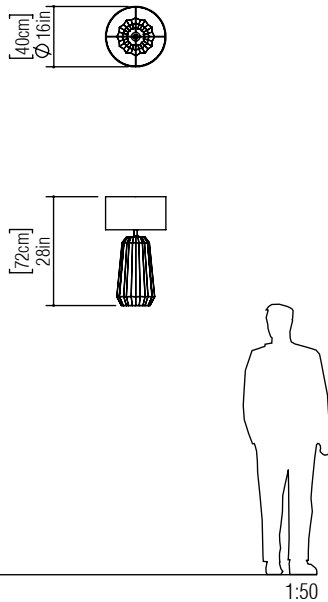

Reference: 7046.  
Line: Plissé  
Application: Table Lamp  
Description: Plissé Table Lamp Ø40x72

Material: Natural Wood Veneer, MDF and Linen Shade  
Weight (unpacked):

Light Source Type: E-26  
1x 25W (max. each)  
Fluorescent or LED  
Bulbs not included

Color Temperature: Lamp dependent  
CRI: Lamp dependent  
Luminous Flux: Lamp dependent

Isolation: Class II  
Input Voltage (VAC): 110 ~ 277V  
Input Frequency (Hz): 60 Hz

Electric Cable Length: 200cm/79in  
Certificates: