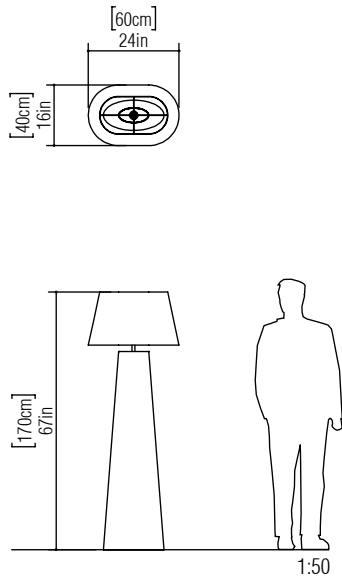

Reference: 3026.
Line: Oval Conical
Application: Floor Lamp
Description: Oval Conical Floor Lamp 60x170x40

Material: Natural Wood Veneer, MDF and Linen Shade
Weight (unpacked):

Light Source Type: E-26
1x 25W (max. each)
Fluorescent or LED
Bulbs not included

Color Temperature: Lamp dependent
CRI: Lamp dependent
Luminous Flux: Lamp dependent

Isolation: Class II
Input Voltage (VAC): 110 ~ 277V
Input Frequency (Hz): 60 Hz

Electric Cable Length: 300cm/118in
Certificates: