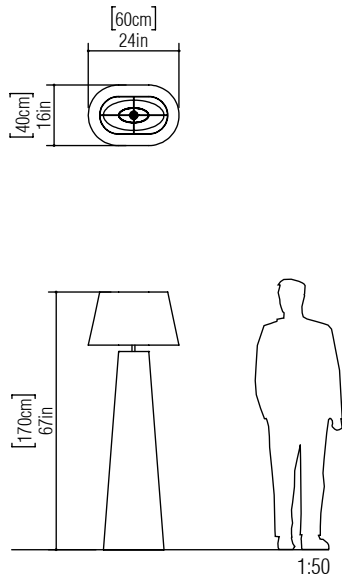

Reference: 3026.
Line: Oval Conical
Application: Floor Lamp
Description: Oval Conical Floor Lamp 60x170x40

Material: Natural Wood Veneer, MDF and Linen Shade
Weight (unpacked):

Light Source Type: E-27
1x 25W (max. each)
Fluorescent or LED
Bulbs not included

Color Temperature: Lamp dependent
CRI: Lamp dependent
Luminous Flux: Lamp dependent

Isolation: Class II
Input Voltage (VAC): 110 ~ 277V
Input Frequency (Hz): 60 Hz

Electric Cable Length: 300cm/118in

Finish Options: