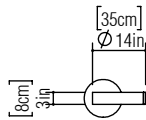

Reference: 7043.
Line: Sphere
Application: Table Lamp
Description: Sphere Table Lamp for Filament Bulb Ø35x8

Material: Natural Wood Veneer and MDF
Weight (unpacked):

Light Source Type: E-27
1x 25W (max. each)
Fluorescent or LED
Bulbs not included
Color Temperature: Lamp dependent
CRI: Lamp dependent
Luminous Flux: Lamp dependent

Isolation: Class II
Input Voltage (VAC): 110 ~ 277V
Input Frequency (Hz): 60 Hz

Electric Cable Length: 200cm/79in

1:50

Finish Options:

 01 Pine	 24 Marsala
 02 Coffee	 25 Iridescent White
 04 Tobacco	 26 Light Pink
 06 Imbuia	 27 Gold
 07 White	 28 Silver
 09 Louro Freijo	 29 Teal
 12 Teak	 30 Olive Green
 13 Bluish Green	 31 Ferrari Red
 14 Yellow	 32 Copper
 15 Cappuccino	 33 Bronze
 18 American Walnut	 34 Birch
 22 Black	