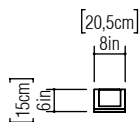

Reference: 4072.
 Line: Wave
 Application: Wall Sconce
 Description: Wave Curved Wall Sconce 20,5x120x15

Material: Natural Wood Veneer, MDF and Acrylic
 Weight (unpacked):

Light Source Type: Integrated LED Strip
 1 unit Driver, housed in the luminaire
 Non-dimmable

Color Temperature: 2700K
 CRI: 80
 Light Output: 2025lm
 Total Power (W): 25W

Isolation: Class II
 Input Voltage (VAC): 110 ~ 277V
 Input Frequency (Hz): 60 Hz

Suspension Cable Length: Not applicable

1:50