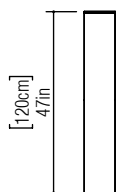

Reference: 4072.
 Line: Wave
 Application: Wall Sconce
 Description: Wave Curved Wall Sconce 20,5x120x15

Material: Natural Wood Veneer, MDF and Acrylic
 Weight (unpacked):

Light Source Type: Integrated LED Strip
 1 unit Driver, housed in the luminaire
 Non-dimmable

Color Temperature: 2700K
 CRI: 80
 Light Output: 2025lm
 Total Power (W): 25W

Isolation: Class II
 Input Voltage (VAC): 110 ~ 277V
 Input Frequency (Hz): 60 Hz

Suspension Cable Length: Not applicable

1:50