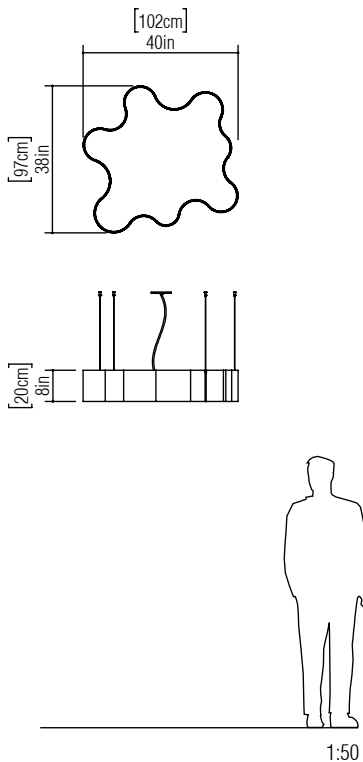

Reference: 1200.
Line: Organic
Application: Pendant
Description: Organic Suspension Pendant 102x20x97

Material: Natural Wood Veneer, MDF and Acrylic
Weight (unpacked): 7,20kg/15,87lb

Light Source Type: Integrated LED Module
1 unit Driver, housed in the luminaire
Dimmable, 0-10V dimming
Color Temperature: 2700K, 3000K or 4000K
CRI: 80 or 90
Light Output: 13056lm
Total Power (W): 50W

Isolation: Class II
Input Voltage (VAC): 110 ~ 277V
Input Frequency (Hz): 96 Hz

Suspension Cable Length: 160cm/63in
Certificates:

Finish Options:

	01 Pine		24 Marsala
	02 Coffee		25 Iridescent White
	04 Tobacco		26 Light Pink
	06 Imbuia		27 Gold
	07 White		28 Silver
	09 Louro Freijo		29 Teal
	12 Teak		30 Olive Green
	13 Bluish Green		31 Ferrari Red
	14 Yellow		32 Copper
	15 Cappuccino		33 Bronze
	18 American Walnut		34 Birch
	22 Black		