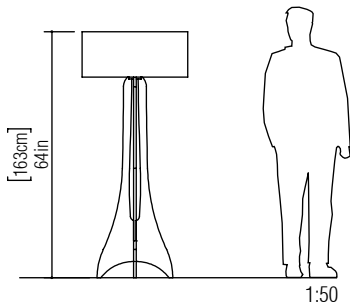

Reference: 3000.  
 Line: Paris  
 Application: Floor Lamp  
 Description: Paris Curved Floor Lamp Ø70x163

Material: Natural Wood Veneer, MDF and Linen Shade  
 Weight (unpacked): 7,05kg/15,54lb

Light Source Type: E-26  
 1x 25W (max. each)  
 Fluorescent or LED  
 Bulbs not included

Color Temperature: Lamp dependent  
 CRI: Lamp dependent  
 Luminous Flux: Lamp dependent

Isolation: Class II  
 Input Voltage (VAC): 110 ~ 277V  
 Input Frequency (Hz): 60 Hz

Electric Cable Length: 300cm/118in  
 Certificates: