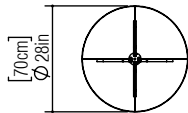

Finish Options:

01 Pine	24 Marsala
02 Coffee	25 Iridescent White
04 Tobacco	26 Light Pink
06 Imbuia	27 Gold
07 White	28 Silver
09 Louro Freijo	29 Teal
12 Teak	30 Olive Green
13 Bluish Green	31 Ferrari Red
14 Yellow	32 Copper
15 Cappuccino	33 Bronze
18 American Walnut	34 Birch
22 Black