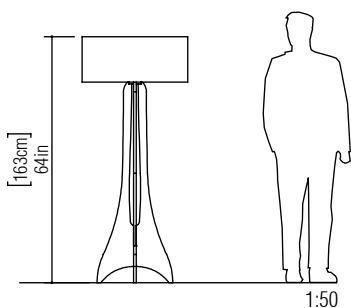

Reference: 3000.
Line: Paris
Application: Floor Lamp
Description: Paris Curved Floor Lamp Ø70x163

Material: Natural Wood Veneer, MDF and Linen Shade
Weight (unpacked): 7,05kg/15,54lb

Light Source Type: E-27
1x 25W (max. each)
Fluorescent or LED
Bulbs not included

Color Temperature: Lamp dependent
CRI: Lamp dependent
Luminous Flux: Lamp dependent

Isolation: Class II
Input Voltage (VAC): 110 ~ 277V
Input Frequency (Hz): 60 Hz

Electric Cable Length: 300cm/118in

Finish Options: