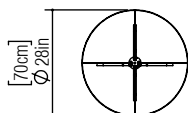

Finish Options:

	01 Pine		24 Marsala
	02 Coffee		25 Iridescent White
	04 Tobacco		26 Light Pink
	06 Imbuia		27 Gold
	07 White		28 Silver
	09 Louro Freijo		29 Teal
	12 Teak		30 Olive Green
	13 Bluish Green		31 Ferrari Red
	14 Yellow		32 Copper
	15 Cappuccino		33 Bronze
	18 American Walnut		34 Birch
	22 Black