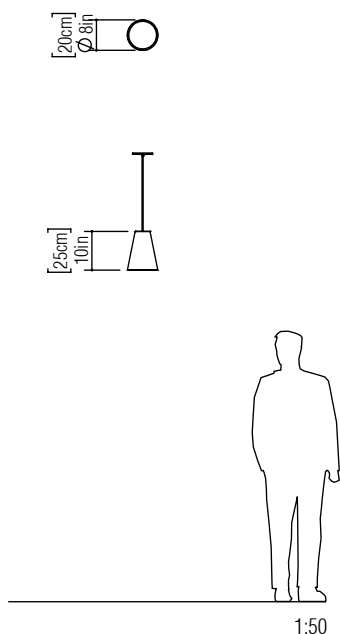

Finish Options:

	01 Pine		24 Marsala
	02 Coffee		25 Iridescent White
	04 Tobacco		26 Light Pink
	06 Imbuia		27 Gold
	07 White		28 Silver
	09 Louro Freijo		29 Teal
	12 Teak		30 Olive Green
	13 Bluish Green		31 Ferrari Red
	14 Yellow		32 Copper
	15 Cappuccino		33 Bronze
	18 American Walnut		34 Birch
	22 Black