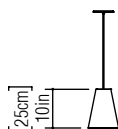

Reference: 1130.
Line: Conical
Application: Pendant
Description: Conical Suspension Pendant Ø20x25

Material: Natural Wood Veneer, MDF and Acrylic
Weight (unpacked): 0,60kg/1,32lb

Light Source Type: Integrated LED Module
1 unit Driver, housed in junction box
Dimmable, 0-10V dimming
Color Temperature: 2700K, 3000K or 4000K
CRI: 80
Light Output: 1100lm
Total Power (W): 8,1W

Isolation: Class II
Input Voltage (VAC): 110 ~ 277V
Input Frequency (Hz): 60 Hz

Suspension Cable Length: 160cm/63in
Certificates:

1:50

Finish Options:

 01 Pine	 24 Marsala
 02 Coffee	 25 Iridescent White
 04 Tobacco	 26 Light Pink
 06 Imbuia	 27 Gold
 07 White	 28 Silver
 09 Louro Freijo	 29 Teal
 12 Teak	 30 Olive Green
 13 Bluish Green	 31 Ferrari Red
 14 Yellow	 32 Copper
 15 Cappuccino	 33 Bronze
 18 American Walnut	 34 Birch
 22 Black	