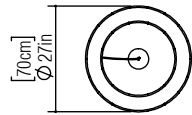

1:50

Finish Options:

01 Pine	24 Marsala
02 Coffee	25 Iridescent White
04 Tobacco	26 Light Pink
06 Imbuia	27 Gold
07 White	28 Silver
09 Louro Freijo	29 Teal
12 Teak	30 Olive Green
13 Bluish Green	31 Ferrari Red
14 Yellow	32 Copper
15 Cappuccino	33 Bronze
18 American Walnut	34 Birch
22 Black