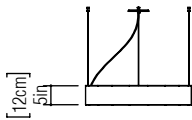

1:50

Finish Options:

01 Pine	24 Marsala
02 Coffee	25 Iridescent White
04 Tobacco	26 Light Pink
06 Imbuia	27 Gold
07 White	28 Silver
09 Louro Freijo	29 Teal
12 Teak	30 Olive Green
13 Bluish Green	31 Ferrari Red
14 Yellow	32 Copper
15 Cappuccino	33 Bronze
18 American Walnut	34 Birch
22 Black