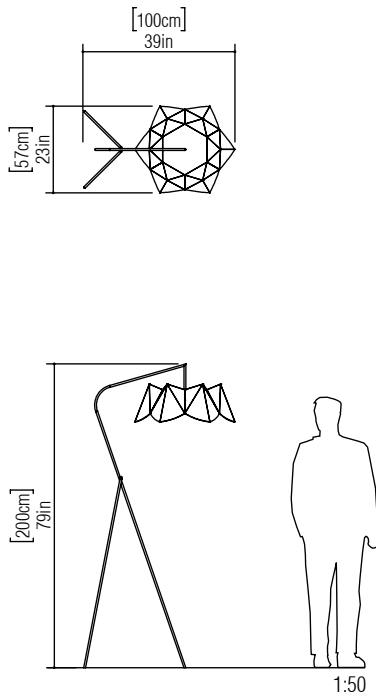

Reference: 3020.  
Line: Physalis  
Application: Floor Lamp  
Description: Physalis Multifaceted Floor Lamp 100x200x57

Material: Natural Wood Veneer, MDF and Metallic Mast  
Weight (unpacked): 8,25kg/18,19lb

Electric Cable Length: 300cm/118in  
Certificates:

Finish Options:

 01 Pine	 24 Marsala
 02 Coffee	 25 Iridescent White
 04 Tobacco	 26 Light Pink
 06 Imbuia	 27 Gold
 07 White	 28 Silver
 09 Louro Freijo	 29 Teal
 12 Teak	 30 Olive Green
 13 Bluish Green	 31 Ferrari Red
 14 Yellow	 32 Copper
 15 Cappuccino	 33 Bronze
 18 American Walnut	 34 Birch
 22 Black	