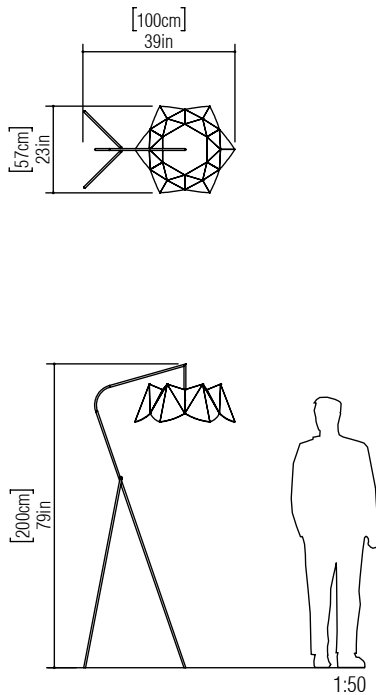

Reference: 3020.
Line: Physalis
Application: Floor Lamp
Description: Physalis Multifaceted Floor Lamp 100x200x57

Material: Natural Wood Veneer, MDF and Metallic Mast
Weight (unpacked): 8,25kg/18,19lb

Light Source Type: E-27
1x 25W (max. each)
Fluorescent or LED
Bulbs not included

Color Temperature: Lamp dependent
CRI: Lamp dependent
Luminous Flux: Lamp dependent

Isolation: Class II
Input Voltage (VAC): 110 ~ 277V
Input Frequency (Hz): 60 Hz

Electric Cable Length: 300cm/118in

Finish Options: