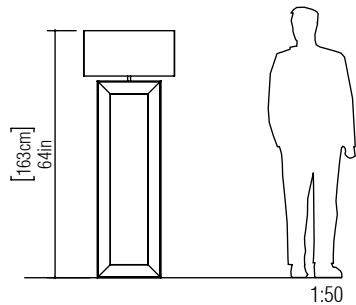

Reference: 3018.
Line: Multifaceted
Application: Floor Lamp
Description: 3D Multifaceted Floor Lamp 60x163x30

Material: Natural Wood Veneer, MDF and Linen Shade
Weight (unpacked): 8,90kg/19,62lb

Light Source Type: E-26
1x 25W (max. each)
Fluorescent or LED
Bulbs not included

Color Temperature: Lamp dependent
CRI: Lamp dependent
Luminous Flux: Lamp dependent

Isolation: Class II
Input Voltage (VAC): 110 ~ 277V
Input Frequency (Hz): 60 Hz

Electric Cable Length: 300cm/118in
Certificates: