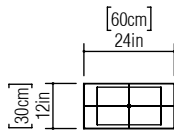

Reference: 3018.
Line: Multifaceted
Application: Floor Lamp
Description: 3D Multifaceted Floor Lamp 60x163x30

Material: Natural Wood Veneer, MDF and Linen Shade
Weight (unpacked): 8,90kg/19,62lb

Light Source Type: E-26
1x 25W (max. each)
Fluorescent or LED
Bulbs not included

Color Temperature: Lamp dependent
CRI: Lamp dependent
Luminous Flux: Lamp dependent

Isolation: Class II
Input Voltage (VAC): 110 ~ 277V
Input Frequency (Hz): 60 Hz

Electric Cable Length: 300cm/118in
Certificates: