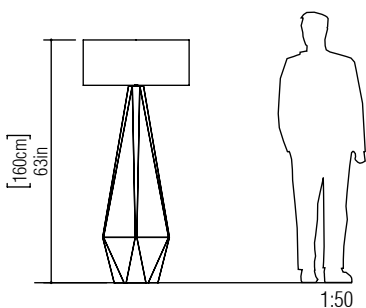

Reference: 3017.
Line: Multifaceted
Application: Floor Lamp
Description: Diamond Multifaceted Floor Lamp Ø70x160

Material: Natural Wood Veneer, MDF and Linen Shade
Weight (unpacked): 8,25kg/18,19lb

Light Source Type: E-26
1x 25W (max. each)
Fluorescent or LED
Bulbs not included

Color Temperature: Lamp dependent
CRI: Lamp dependent
Luminous Flux: Lamp dependent

Isolation: Class II
Input Voltage (VAC): 110 ~ 277V
Input Frequency (Hz): 60 Hz

Electric Cable Length: 300cm/118in
Certificates: