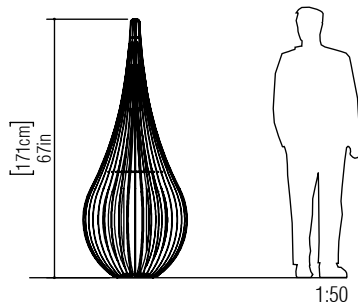

Reference: 3007.
Line: Cappadocia
Application: Floor Plan
Description: Cappadocia Floor Lamp with Crystal Ø69x171

Material: Natural Wood Veneer, MDF and Linen Shade
Weight (unpacked): 9,40kg/20,72lb

Light Source Type: E-27
1x 25W (max. each)
Fluorescent or LED
Bulbs not included

Color Temperature: Lamp dependent
CRI: Lamp dependent
Luminous Flux: Lamp dependent

Isolation: Class II
Input Voltage (VAC): 110 ~ 277V
Input Frequency (Hz): 60 Hz

Electric Cable Length: 300cm/118in

Finish Options: