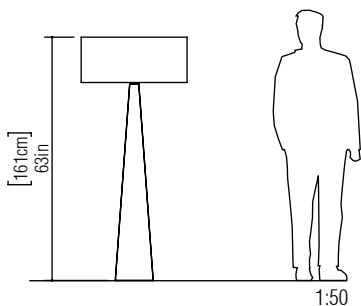

Reference: 3005.  
Line: Pyramid  
Application: Floor Lamp  
Description: Pyramid Multifaceted Floor Lamp Ø70x161

Material: Natural Wood Veneer, MDF and Linen Shade  
Weight (unpacked):

Light Source Type: E-26  
1x 25W (max. each)  
Fluorescent or LED  
Bulbs not included

Color Temperature: Lamp dependent  
CRI: Lamp dependent  
Luminous Flux: Lamp dependent

Isolation: Class II  
Input Voltage (VAC): 110 ~ 277V  
Input Frequency (Hz): 60 Hz

Electric Cable Length: 300cm/118in  
Certificates: