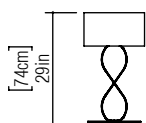

1:50

Finish Options:

01 Pine	24 Marsala
02 Coffee	25 Iridescent White
04 Tobacco	26 Light Pink
06 Imbuia	27 Gold
07 White	28 Silver
09 Louro Freijo	29 Teal
12 Teak	30 Olive Green
13 Bluish Green	31 Ferrari Red
14 Yellow	32 Copper
15 Cappuccino	33 Bronze
18 American Walnut	34 Birch
22 Black