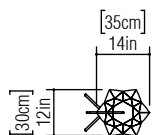

Reference: 7038.
Line: Physalis
Application: Table Lamp
Description: Physalis Multifaceted Table Lamp 35x65x30

Material: Natural Wood Veneer, MDF and Metallic Mast
Weight (unpacked): 1,70kg/3,75lb

Light Source Type: E-26
1x 25W (max. each)
Fluorescent or LED
Bulbs not included

Color Temperature: Lamp dependent
CRI: Lamp dependent
Luminous Flux: Lamp dependent

Isolation: Class II
Input Voltage (VAC): 110 ~ 277V
Input Frequency (Hz): 60 Hz

Electric Cable Length: 200cm/79in
Certificates: