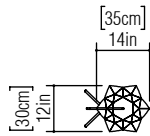

Reference: 7038.  
Line: Physalis  
Application: Table Lamp  
Description: Physalis Multifaceted Table Lamp 35x65x30

Material: Natural Wood Veneer, MDF and Metallic Mast  
Weight (unpacked): 1,70kg/3,75lb

Electric Cable Length: 200cm/79in

1:50

Finish Options:

 01 Pine	 24 Marsala
 02 Coffee	 25 Iridescent White
 04 Tobacco	 26 Light Pink
 06 Imbuia	 27 Gold
 07 White	 28 Silver
 09 Louro Freijo	 29 Teal
 12 Teak	 30 Olive Green
 13 Bluish Green	 31 Ferrari Red
 14 Yellow	 32 Copper
 15 Cappuccino	 33 Bronze
 18 American Walnut	 34 Birch
 22 Black	