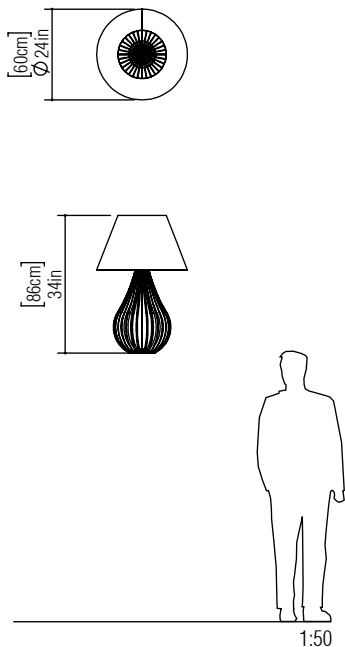

Reference: 7022/M
Line: Cappadocia
Application: Table Lamp
Description: Cappadocia Table Lamp with Shade Ø60x86

Material: Natural Wood Veneer, MDF and Wooden Dome
Weight (unpacked): 3,25kg/7,17lb

Light Source Type: E-27
1x 25W (max. each)
Fluorescent or LED
Bulbs not included

Color Temperature: Lamp dependent
CRI: Lamp dependent
Luminous Flux: Lamp dependent

Isolation: Class II
Input Voltage (VAC): 110 ~ 277V
Input Frequency (Hz): 60 Hz

Electric Cable Length: 200cm/79in

Finish Options: