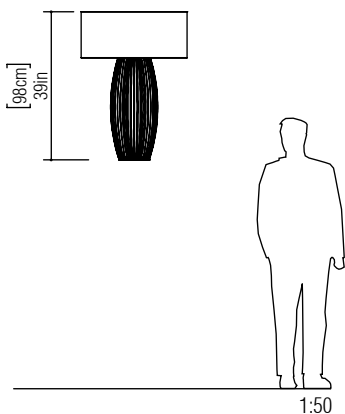

Reference: 7018.
Line: Stecche di Legno
Application: Table Lamp
Description: Stecche di Legno Table Lamp Ø70x98

Material: Natural Wood Veneer, MDF and Linen Shade
Weight (unpacked): 2,85kg/6,28lb

Light Source Type: E-27
1x 25W (max. each)
Fluorescent or LED
Bulbs not included

Color Temperature: Lamp dependent
CRI: Lamp dependent
Luminous Flux: Lamp dependent

Isolation: Class II
Input Voltage (VAC): 110 ~ 277V
Input Frequency (Hz): 60 Hz

Electric Cable Length: 200cm/79in

Finish Options: