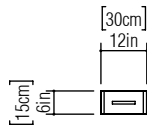

Reference: 1024.  
Line: Clean  
Application: Table Lamp  
Description: Basic Rectangular Table Lamp 30x45x15

Material: Natural Wood Veneer, MDF and Linen Shade  
Weight (unpacked): 1,25kg/2,75lb

Light Source Type: E-26  
1x 25W (max. each)  
Fluorescent or LED  
Bulbs not included

Color Temperature: Lamp dependent  
CRI: Lamp dependent  
Luminous Flux: Lamp dependent

Isolation: Class II  
Input Voltage (VAC): 110 ~ 277V  
Input Frequency (Hz): 60 Hz

Electric Cable Length: 200cm/79in  
Certificates: