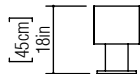

Reference: 1024.
Line: Clean
Application: Table Lamp
Description: Basic Rectangular Table Lamp 30x45x15

Material: Natural Wood Veneer, MDF and Linen Shade
Weight (unpacked): 1,25kg/2,75lb

Light Source Type: E-26
1x 25W (max. each)
Fluorescent or LED
Bulbs not included

Color Temperature: Lamp dependent
CRI: Lamp dependent
Luminous Flux: Lamp dependent

Isolation: Class II
Input Voltage (VAC): 110 ~ 277V
Input Frequency (Hz): 60 Hz

Electric Cable Length: 200cm/79in
Certificates: