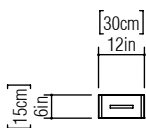

Reference: 1024.
Line: Clean
Application: Table Lamp
Description: Basic Rectangular Table Lamp 30x45x15

Material: Natural Wood Veneer, MDF and Linen Shade
Weight (unpacked): 1,25kg/2,75lb

Light Source Type: E-27
1x 25W (max. each)
Fluorescent or LED
Bulbs not included

Color Temperature: Lamp dependent
CRI: Lamp dependent
Luminous Flux: Lamp dependent

Isolation: Class II
Input Voltage (VAC): 110 ~ 277V
Input Frequency (Hz): 60 Hz

Electric Cable Length: 200cm/79in

1:50

Finish Options: