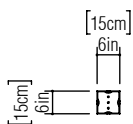

Reference: 617.  
Line: Stripes  
Application: Table Lamp  
Description: Central Stripe Table Lamp 15x50x15

Material: Natural Wood Veneer, MDF and Acrylic  
Weight (unpacked):

Light Source Type: E-26  
1x 25W (max. each)  
Fluorescent or LED  
Bulbs not included

Color Temperature: Lamp dependent  
CRI: Lamp dependent  
Luminous Flux: Lamp dependent

Isolation: Class II  
Input Voltage (VAC): 110 ~ 277V  
Input Frequency (Hz): 60 Hz

Electric Cable Length: 200cm/79in  
Certificates: