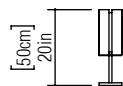

1:50

Finish Options:

01 Pine	24 Marsala
02 Coffee	25 Iridescent White
04 Tobacco	26 Light Pink
06 Imbuia	27 Gold
07 White	28 Silver
09 Louro Freijo	29 Teal
12 Teak	30 Olive Green
13 Bluish Green	31 Ferrari Red
14 Yellow	32 Copper
15 Cappuccino	33 Bronze
18 American Walnut	34 Birch
22 Black