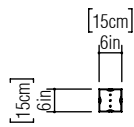

Reference: 617.
Line: Stripes
Application: Table Lamp
Description: Central Stripe Table Lamp 15x50x15

Material: Natural Wood Veneer, MDF and Acrylic
Weight (unpacked):

Light Source Type: E-27
1x 25W (max. each)
Fluorescent or LED
Bulbs not included

Color Temperature: Lamp dependent
CRI: Lamp dependent
Luminous Flux: Lamp dependent

Isolation: Class II
Input Voltage (VAC): 110 ~ 277V
Input Frequency (Hz): 60 Hz

Electric Cable Length: 200cm/79in

1:50

Finish Options: