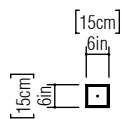

Reference: 7003.
Line: Olympics
Application: Table Lamp
Description: Olympics Square Table Lamp 15x50x15

Material: Natural Wood Veneer, MDF and Acrylic
Weight (unpacked): 1,05kg/2,31lb

Light Source Type: E-26
1x 25W (max. each)
Fluorescent or LED
Bulbs not included

Color Temperature: Lamp dependent
CRI: Lamp dependent
Luminous Flux: Lamp dependent

Isolation: Class II
Input Voltage (VAC): 110 ~ 277V
Input Frequency (Hz): 60 Hz

Electric Cable Length: 200cm/79in
Certificates: