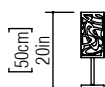

Reference: 7003.
Line: Olympics
Application: Table Lamp
Description: Olympics Square Table Lamp 15x50x15

Material: Natural Wood Veneer, MDF and Acrylic
Weight (unpacked): 1,05kg/2,31lb

Light Source Type: E-26
1x 25W (max. each)
Fluorescent or LED
Bulbs not included

Color Temperature: Lamp dependent
CRI: Lamp dependent
Luminous Flux: Lamp dependent

Isolation: Class II
Input Voltage (VAC): 110 ~ 277V
Input Frequency (Hz): 60 Hz

Electric Cable Length: 200cm/79in
Certificates: