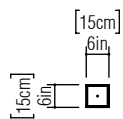

Reference: 7003.  
Line: Olympics  
Application: Table Lamp  
Description: Olympics Square Table Lamp 15x50x15

Material: Natural Wood Veneer, MDF and Acrylic  
Weight (unpacked): 1,05kg/2,31lb

Light Source Type: E-27  
1x 25W (max. each)  
Fluorescent or LED  
Bulbs not included

Color Temperature: Lamp dependent  
CRI: Lamp dependent  
Luminous Flux: Lamp dependent

Isolation: Class II  
Input Voltage (VAC): 110 ~ 277V  
Input Frequency (Hz): 60 Hz

Electric Cable Length: 200cm/79in