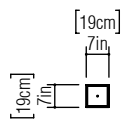

Reference: 7004.
Line: Olympics
Application: Table Lamp
Description: Olympics Square Table Lamp 19x50x19

Material: Natural Wood Veneer, MDF and Acrylic
Weight (unpacked): 1,05kg/2,31lb

Light Source Type: E-26
1x 25W (max. each)
Fluorescent or LED
Bulbs not included

Color Temperature: Lamp dependent
CRI: Lamp dependent
Luminous Flux: Lamp dependent

Isolation: Class II
Input Voltage (VAC): 110 ~ 277V
Input Frequency (Hz): 60 Hz

Electric Cable Length: 200cm/79in
Certificates: