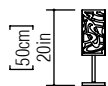

Reference: 7004.
Line: Olympics
Application: Table Lamp
Description: Olympics Square Table Lamp 19x50x19

Material: Natural Wood Veneer, MDF and Acrylic
Weight (unpacked): 1,05kg/2,31lb

Light Source Type: E-26
1x 25W (max. each)
Fluorescent or LED
Bulbs not included

Color Temperature: Lamp dependent
CRI: Lamp dependent
Luminous Flux: Lamp dependent

Isolation: Class II
Input Voltage (VAC): 110 ~ 277V
Input Frequency (Hz): 60 Hz

Electric Cable Length: 200cm/79in
Certificates: