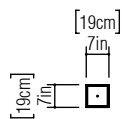

Reference: 7004.
Line: Olympics
Application: Table Lamp
Description: Olympics Square Table Lamp 19x50x19

Material: Natural Wood Veneer, MDF and Acrylic
Weight (unpacked): 1,05kg/2,31lb

Light Source Type: E-27
1x 25W (max. each)
Fluorescent or LED
Bulbs not included

Color Temperature: Lamp dependent
CRI: Lamp dependent
Luminous Flux: Lamp dependent

Isolation: Class II
Input Voltage (VAC): 110 ~ 277V
Input Frequency (Hz): 60 Hz

Electric Cable Length: 200cm/79in

1:50

Finish Options: