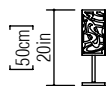

1:50

Finish Options:

01 Pine	24 Marsala
02 Coffee	25 Iridescent White
04 Tobacco	26 Light Pink
06 Imbuia	27 Gold
07 White	28 Silver
09 Louro Freijo	29 Teal
12 Teak	30 Olive Green
13 Bluish Green	31 Ferrari Red
14 Yellow	32 Copper
15 Cappuccino	33 Bronze
18 American Walnut	34 Birch
22 Black