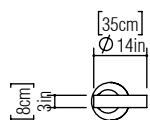

Reference: 141.
Line: Sphere
Application: Table Lamp
Description: Sphere Table Lamp Ø35x8

Material: Natural Wood Veneer, MDF and Frosted Glass Globe
Weight (unpacked): 0,90kg/1,98lb

Light Source Type: E-26
1x 25W (max. each)
Fluorescent or LED
Bulbs not included

Color Temperature: Lamp dependent
CRI: Lamp dependent
Luminous Flux: Lamp dependent

Isolation: Class II
Input Voltage (VAC): 110 ~ 277V
Input Frequency (Hz): 60 Hz

Electric Cable Length: 200cm/79in

1:50

Finish Options: