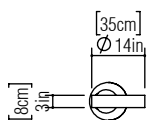

Reference: 141.
Line: Sphere
Application: Table Lamp
Description: Sphere Table Lamp Ø35x8

Material: Natural Wood Veneer, MDF and Frosted Glass Globe
Weight (unpacked): 0,90kg/1,98lb

Light Source Type: E-27
1x 25W (max. each)
Fluorescent or LED
Bulbs not included

Color Temperature: Lamp dependent
CRI: Lamp dependent
Luminous Flux: Lamp dependent

Isolation: Class II
Input Voltage (VAC): 110 ~ 277V
Input Frequency (Hz): 60 Hz

Electric Cable Length: 200cm/79in

1:50

Finish Options: