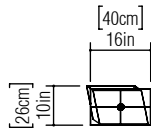

Reference: 7036.
Line: Multifaceted
Application: Table Lamp
Description: 3D Multifaceted Table Lamp 40x54x26

Material: Natural Wood Veneer, MDF and Linen Shade
Weight (unpacked):

Light Source Type: E-26
1x 25W (max. each)
Fluorescent or LED
Bulbs not included

Color Temperature: Lamp dependent
CRI: Lamp dependent
Luminous Flux: Lamp dependent

Isolation: Class II
Input Voltage (VAC): 110 ~ 277V
Input Frequency (Hz): 60 Hz

Electric Cable Length: 200cm/79in
Certificates: