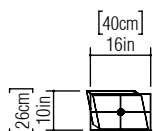

Reference: 7036.
Line: Multifaceted
Application: Table Lamp
Description: 3D Multifaceted Table Lamp 40x54x26

Material: Natural Wood Veneer, MDF and Linen Shade
Weight (unpacked):

Light Source Type: E-27
1x 25W (max. each)
Fluorescent or LED
Bulbs not included

Color Temperature: Lamp dependent
CRI: Lamp dependent
Luminous Flux: Lamp dependent

Isolation: Class II
Input Voltage (VAC): 110 ~ 277V
Input Frequency (Hz): 60 Hz

Electric Cable Length: 200cm/79in

1:50

Finish Options: