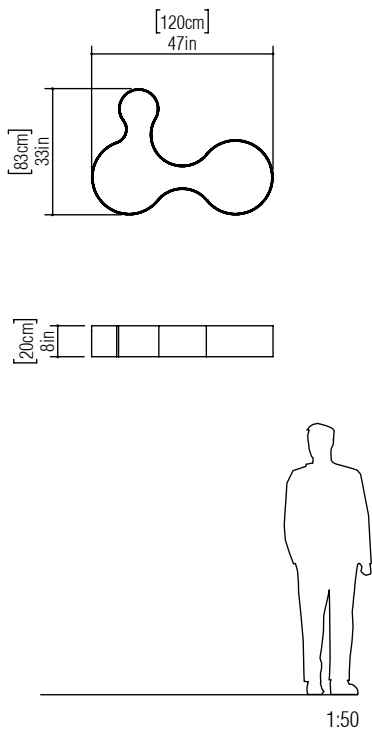

Finish Options:

01 Pine	24 Marsala
02 Coffee	25 Iridescent White
04 Tobacco	26 Light Pink
06 Imbuia	27 Gold
07 White	28 Silver
09 Louro Freijo	29 Teal
12 Teak	30 Olive Green
13 Bluish Green	31 Ferrari Red
14 Yellow	32 Copper
15 Cappuccino	33 Bronze
18 American Walnut	34 Birch
22 Black