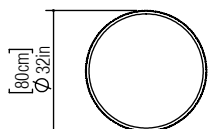

1:50

Finish Options:

01 Pine	24 Marsala
02 Coffee	25 Iridescent White
04 Tobacco	26 Light Pink
06 Imbuia	27 Gold
07 White	28 Silver
09 Louro Freijo	29 Teal
12 Teak	30 Olive Green
13 Bluish Green	31 Ferrari Red
14 Yellow	32 Copper
15 Cappuccino	33 Bronze
18 American Walnut	34 Birch
22 Black